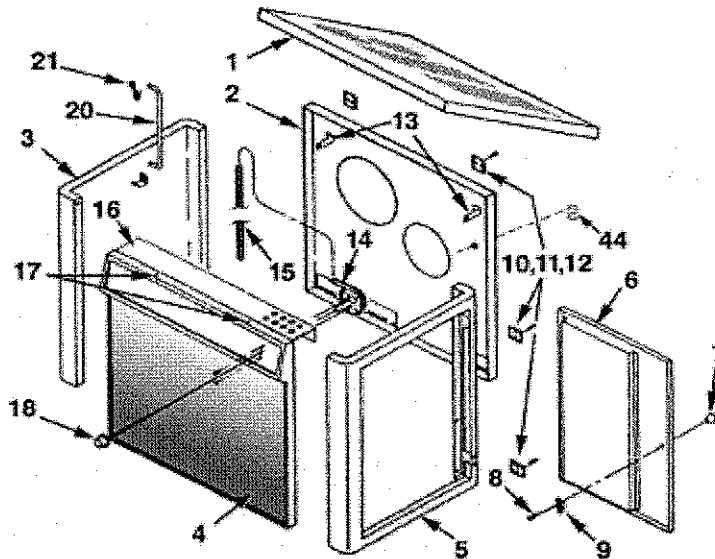

When ordering missing or replacement parts,
always provide the following stove information:

VG820E
Parts List

Model Number
Part Number
Part Description

Part #	Ref #	Description	Qty	Part #	Ref #	Description	Qty
820-01	1	Cabinet Top	1	820-11	11	Screw, 10-24x1/2" Flat Hd	8
820-02	2	Cabinet, Back	1	820-12	12	Hinge, Door	4
820-03	3	Cabinet, Left Side	1	820-13	13	Back Brace	2
820-04	4	Cabinet, Front Assembly	1	820-14	14	Thermostat Assembly	1
820-05	5	Cabinet, Door Frame	1	820-15	15	Chain Linkage, Thermostat	1
820-06	6	Cabinet, Door Frame	1	820-16	16	Top Shield, Thermostat	1
820-07	7	Knob, Cabinet Door	1	820-17	17	Screw, No.10 Torx	2
820-08	8	Screw 8-32x1/4" Machine	1	820-18	18	Knob, Thermostat	1
820-09	9	Latch, Spring	1	820-20	20	Support, Hinge	1
820-10	10	Nut 10-24	8	820-21	21	Clip, Hinge (welded in)	1