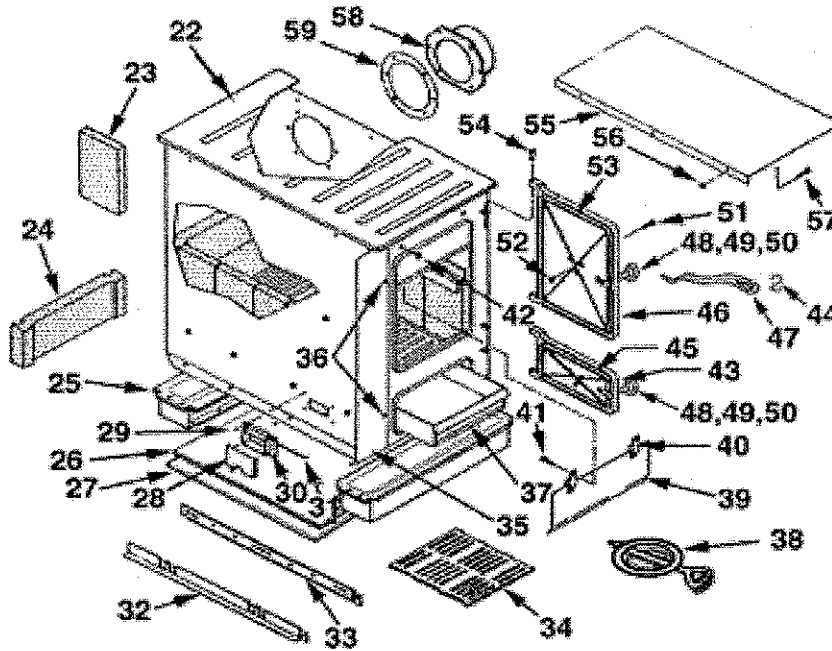

When ordering missing or replacement parts,
always provide the following stove information:

VG820E
Interior Parts List

Model Number
Part Number
Part Description

Part #	Ref #	Description	Qty	Part #	Ref #	Description	Qty
820-22	22	Firebox Assembly	1	820-42	42	Nut, 1/4-20	1
820-23	23	Firebrick	10	820-43	43	Door, Ash	1
820-24	24	Liner, Front and Rear	3	820-44	44	S-Hook	1
820-25	25	Leg	2	GK38	45	Gasket, 29" Ash Door	1
820-26	26	Heat Shield, Upper	1	820-46	46	Door Assembly, Feed	1
820-27	27	Heat Shield, Lower	1	820-47	47	Handle, Separable (Spring)	1
820-28	28	Draft Control	1	820-48	48	Handle	2
820-29	29	Clip, Spring	1	820-49	49	Latch, Door	2
820-30	30	Frame, Draft Damper	1	820-50	50	Spacer	2
820-31	31	Pin, Draft Damper	1	820-48A	48-50	Handle Assembly	n/a
820-32	32	Support, Grate and Liner	2	820-51	51	Screw, 1/4-20x3/4" Mach	1
820-33	33	Retainer, Top Brick	2	820-52	52	Pin, Keeper	1
820-34	34	Fire Grate	2	GK38	53	Gasket, 45" Feed Door	1
820-35	35	Shield, Front	1	820-54	54	Pin, Door Hinge	4
820-36	36	No. 10x1/2 Torque H.D.	2	820-55	55	Liner, Top	1
820-37	37	Ash Pan Assembly	1	820-56	56	Nut, 1/4-20 Kep	6
820-38	38	Damper Assembly	1	820-57	57	Screw, 1/4-20x3/4" Flat Hd	6
820-39	39	Smoke Curtain	1	820-58	58	Flue Collar	1
820-40	40	Bracket, Smoke Curtain	1	820-59	59	Gasket	1
820-41	41	Screw, 1/4-20x3/4" Flat Hd	1