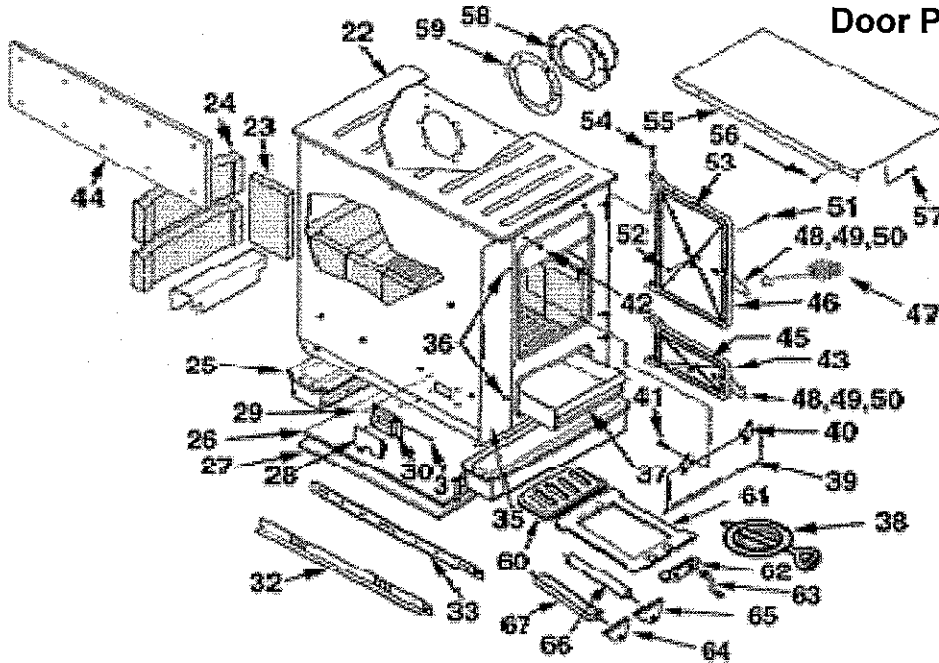

When ordering missing or replacement parts,
always provide the following stove information:

VG810CL

Door Parts List & Firebrick

Model Number
Part Number
Part Description

Part #	Ref #	Description	Qty	Part #	Ref #	Description	Qty
810-22	22	Firebox Asm	1	810-45	45	Gasket, 29" Ash Door	1
810-23	23	Firebrick	10	810-46	46	Feed Door Assy	1
810-24	24	Liner, Front & Rear	3	810-47	47	Spring Handle	1
810-25	25	Leg	2	810-48	48	Handle, Door	1
810-26	26	Heat Shield, Upper	1	810-49	49	Latch, Door	1
810-27	27	Heat Shield, Lower	1	810-50	50	Spacer	1
810-28	28	Draft Control	1	810-48A	48-50	Handle Assembly	n/a
810-29	29	Clip, Spring	1	810-51	51	Screw, 1/4-20x3/4"	1
810-30	30	Frame, Draft Damper	1	810-52	52	Nut, 1/4-20	1
810-31	31	Pin, Draft Damper	1	810-53	53	Gasket, 45" Feed Door	1
810-32	32	Support, Grate & Liner	2	810-54	54	Pin, Door Hinge	4
810-33	33	Retainer	2	810-55	55	Liner, Top	1
810-35	35	Shield, Front	1	810-56	56	Nut, 1/4-20	6
810-36	36	No. 10x1/2" Torque HD	2	810-57	57	Screw, 1/4-20x3/4" Flat	6
810-37	37	Ash Pan Assembly	1	810-58	58	Flue Collar	1
810-38	38	Damper Asm	1	810-59	59	Gasket	1
810-39	39	Smoke Curtain	1	810-60	60	Fire Grate Extension	1
810-40	40	Bracket, Smoke Curtain	1	810-61	61	Frame, Shaker Grate	1
810-41	41	Screw, 1/4-20x3/4" Flat	1	810-62	62	Retainer, Shaker Grate Cog	1
810-42	42	Nut, 1/4-20	1	810-63	63	Handle, Shaker Grate	1
810-40	40	Bracket, Smoke Curtain	1	810-64	64	Cog, RH, Shaker Grate	1
810-41	41	Screw, 1/4-20x3/4" Flat	1	810-65	65	Cog, LH, Shaker Grate	1
810-42	42	Nut, 1/4-20	1	810-66	66	Grate, Right Hand	1
810-43	43	Door, Ash	1	810-67	67	Grate, Left Hand	1
810-44	44	Steel Liner	1