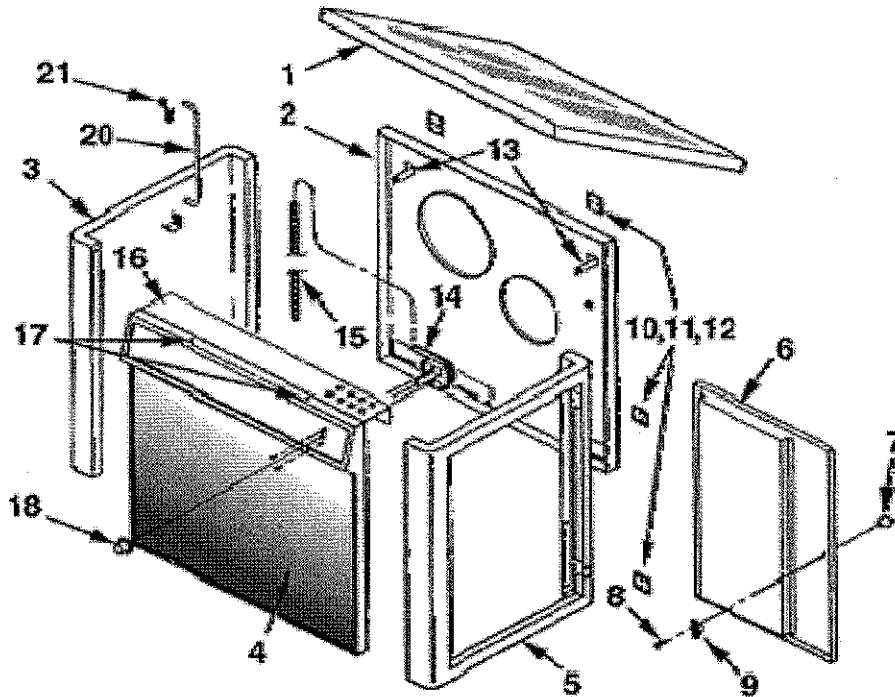

When ordering missing or replacement parts,
always provide the following stove information:

VG810CL
Parts List

Model Number
Part Number
Part Description

Part #	Ref #	Description	Qty	Part #	Ref #	Description	Qty
810-01	1	Cabinet Top	1	810-11	11	Screw, 10-24x1-2" Flat Head	8
810-02	2	Cabinet, Back	1	810-12	12	Hinge, door	4
810-03	3	Cabinet, Left Side	1	810-13	13	Back Brace	2
810-04	4	Cabinet, Front Asm.	1	810-14	14	Thermostat Assembly	1
810-05	5	Cabinet, Door Frame	1	810-15	15	Chain Linkage, Thermostat	1
810-06	6	Cabinet, Door Frame	1	810-16	16	Top Shield, Thermostat	1
810-07	7	Knob, Cabinet Door	1	810-17	17	Screw, 10-16x3/4" Torx	2
810-08	8	Screw, 8-32x1/4" Mach.	1	810-18	18	Knob, Thermostat	1
810-09	9	Latch, Spring	1	810-20	20	Support, Hinge	1
810-10	10	Nut 10-24	8	810-21	21	Clip, Hinge (welded in)	1