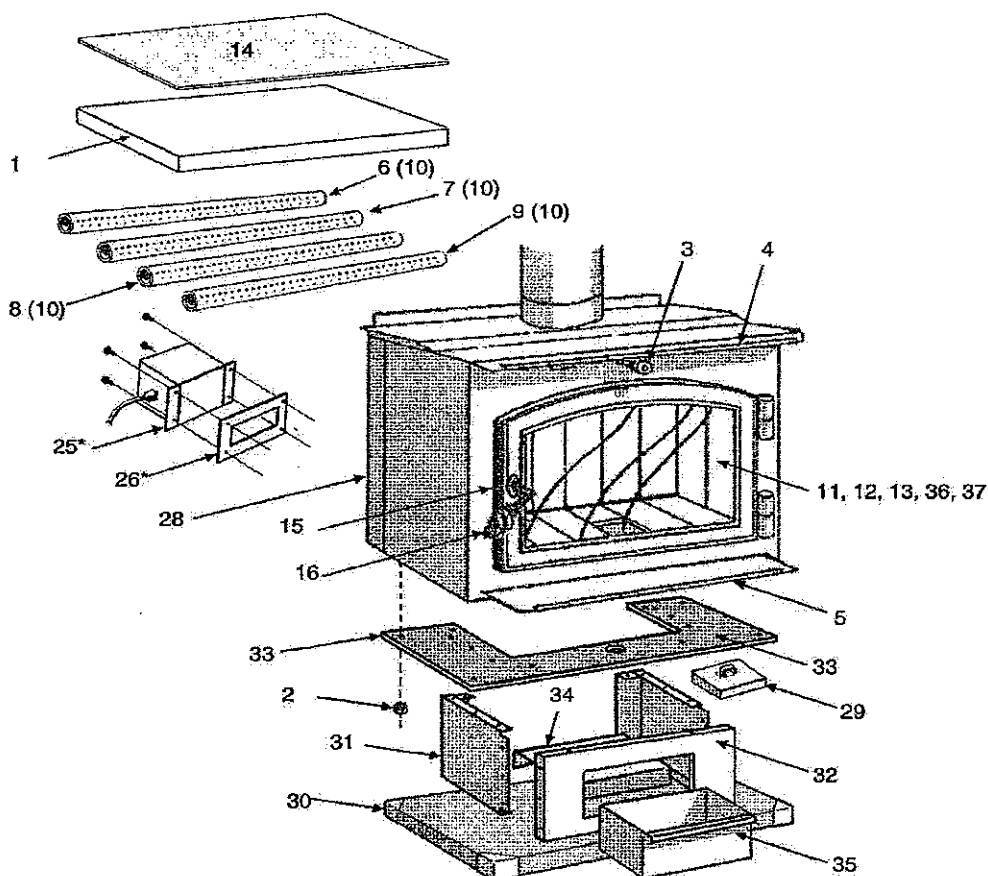

## TR009 Parts List

Model Number  
Part Number  
Part Description

Part #	Ref #	Description	Qty	Part #	Ref #	Description	Qty
09-01	1	C-Cast Fiberboard	1	F-6	25	Blower Assembly (optional)	1
09-HX	2	Nuts (pedestal/stove attachment)	4	09-26	26	Ceramic Blower Gasket	1
09-03	3	Handle, Slide Draft Spring	1	09-28	28	Rear Heat Deflector Assy.	1
09-04	4	Nickle Trim, Top Plate	1	09-29	29	Ash Clean-out Cover	1
09-05	5	Nickle Trim, Hearth	1	09-30	30	Pedestal Base	1
09-06	6	Air Tube, Rear	1	09-23	31	Pedestal Side	2
09-07	7	Air Tube, MiddleRear	1	09-24	32	Pedestal Front	1
09-08	8	Air Tube, Middle Front	1	09-25	33	Pedestal Top	1
09-09	9	Air Tube, Front	1	09-26	34	Pedestal Drawer Support	1
09-10	10	Retainer Pins, Air Tube	4	09-27	35	Ash Drawer	1
A	11	Fire Brick, A-size	16	O	36	Fire Brick, O-size	1
M	12	Fire Brick, M-size	1	P	37	Fire Brick, P-size	2
N	13	Fire Brick, N-size	1	09-HP		Hardware Pack (not shown)	1
09-14	14	Ceramic Fiber Pad	1				
09-15	15	Door Assembly (less handle)	1				
09-16	16	Handle Assembly (complete)	1				