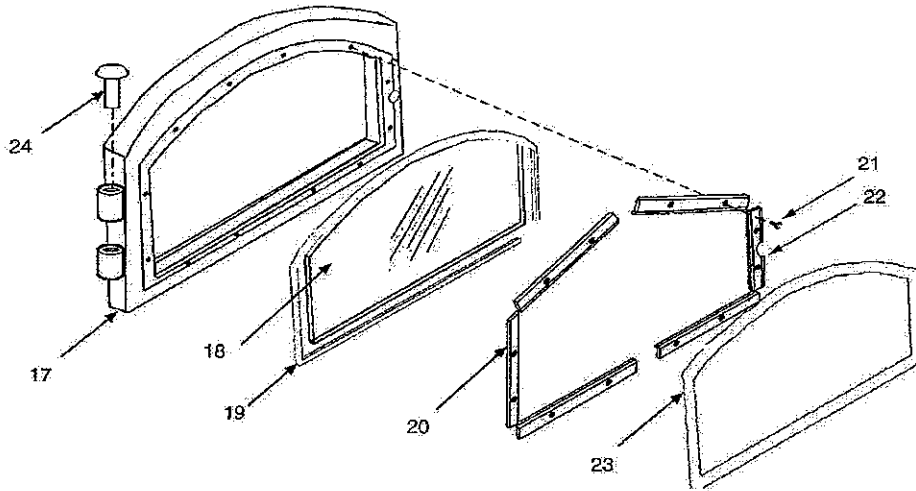

When ordering missing or replacement parts,
always provide the following stove information:

TR009
Door Parts List & Firebrick

Model Number
Part Number
Part Description

Fire Brick Placement