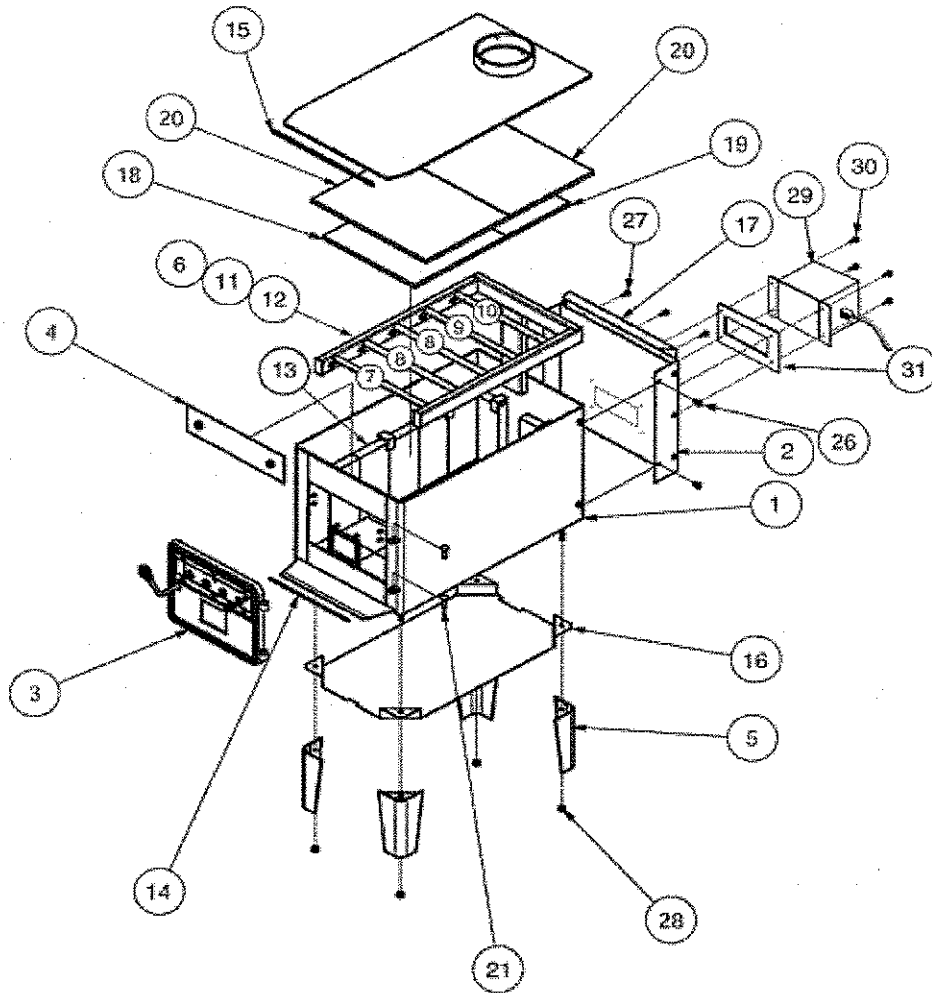

When ordering missing or replacement parts,  
always provide the following stove information:

Model Number  
Part Number  
Part Description

## TR008 Parts List

Part #	Ref #	Description	Qty	Part #	Ref #	Description	Qty
08-01	1	Main Fire Box Assy	1	08-16	16	Bottom Heat Shield	1
08-02	2	Back Heat Shield	1	08-17	17	Back Heat Shield Deflector	1
08-03	3	Door Assembly	1	08-18	18	Front Ceramic Fiberboard	1
08-04	4	Front Heat Shield Curtain	1	08-19	19	Rear Ceramic Fiberboard	1
08-05	5	Leg	4	08-20	20	KAO Wool Pad	2
08-06	6	Secondary Air Duct Frame	1	08-21	21	Door Hinge	2
08-07	7	Air Pipe "A"	1	08-22	22	Door Pin	2
08-08	8	Air Pipe "B"	2	08-HP	26-28	Hardware Pack	1
08-09	9	Air Pipe "C"	1	08-HP	26	Phillips Mach. Screw (Lg)	4
08-10	10	Air Pipe "D"	1	08-HP	27	Phillips Mach. Screw (Sm)	3
08-11	11	Air Pipe Retainer	5	08-28	28	Hex Nut (only)	4
08-12	12	Air Pipe Retainer Screw	5	F-6	29	F-6 Blower Assembly	1
08-13	13	Fire Bricks	16	08-30	30	Phillips Mach. Screw (Sm)	4
08-14	14	Hearth Trim	1	08-31	31	Ceramic Blower Gasket	1
08-15	15	Top Trim	1				

## TR008 Door Parts List & Firebrick

Part #	Ref #	Description	Qty	Part #	Ref #	Description	Qty
08-03A	3	Door Assembly (less handle)	1	WG01	52	Window Gasket	1
08-41	41	Door Casting	1	GK34	53	Door Gasket Kit	1
08-42	42	Air Wash Casting	1	08-54	54	Door Handle Assembly	1
08-43	43	Door Vent Slider	1	08-55	55	Door Latch	1
08-44	44	Slide Retainer	2	08-13a	13a	Fire Brick, A-size	16
08-45	45	Slide Handle	1	08-13d	13d	Fire Brick, D-size	5
08-46	46	Door Glass	1	08-13e	13e	Fire Brick, E-size	1
08-48	48	Glass Retainer	2	08-13f	13f	Fire Brick, F-size	2
08-49	49	Flat Head Phillips Screw	6	08-13g	13g	Fire Brick, G-size	1
08-50	50	Hex Screw	12	08-13h	13h	Fire Brick, H-size	1
08-51	51	Washer	12	08-13k	13k	Fire Brick, K-size	1