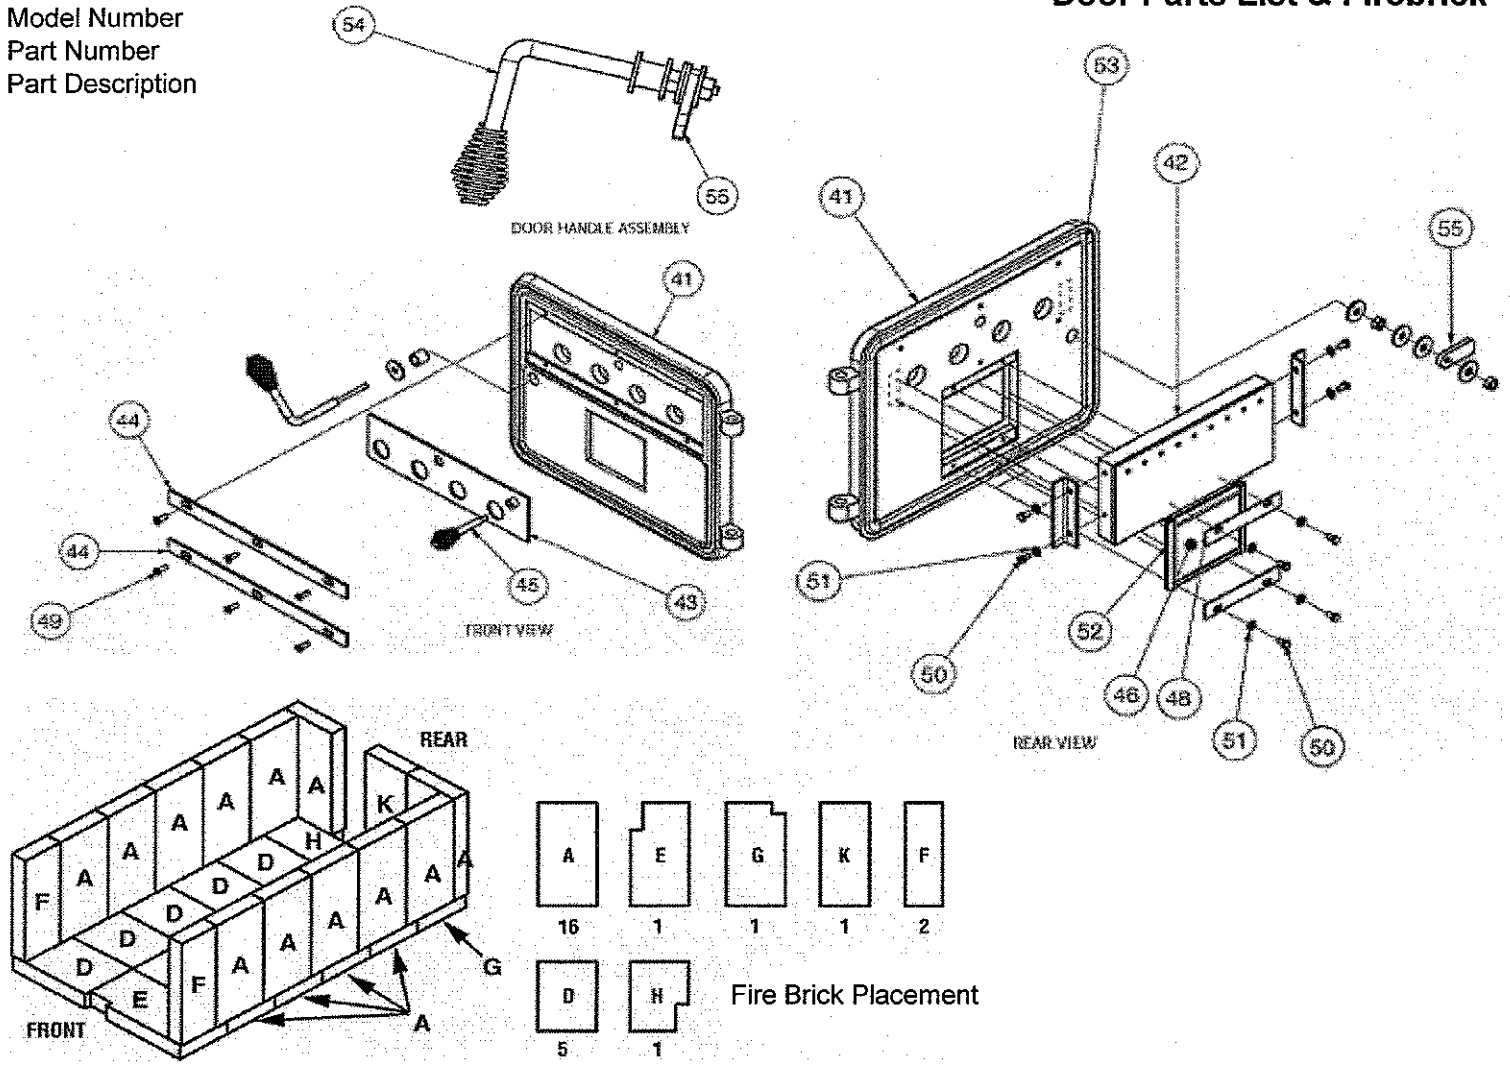

## TR008 Parts List

Part #	Ref #	Description	Qty	Part #	Ref #	Description	Qty
08-01	1	Main Fire Box Assy	1	08-16	16	Bottom Heat Shield	1
08-02	2	Back Heat Shield	1	08-17	17	Back Heat Shield Deflector	1
08-03	3	Door Assembly	1	08-18	18	Front Ceramic Fiberboard	1
08-04	4	Front Heat Shield Curtain	1	08-19	19	Rear Ceramic Fiberboard	1
08-05	5	Leg	4	08-20	20	KAO Wool Pad	2
08-06	6	Secondary Air Duct Frame	1	08-21	21	Door Hinge	2
08-07	7	Air Pipe "A"	1	08-22	22	Door Pin	2
08-08	8	Air Pipe "B"	2	08-HP	26-28	Hardware Pack	1
08-09	9	Air Pipe "C"	1	08-HP	26	Phillips Mach. Screw (Lg)	4
08-10	10	Air Pipe "D"	1	08-HP	27	Phillips Mach. Screw (Sm)	3
08-11	11	Air Pipe Retainer	5	08-28	28	Hex Nut (only)	4
08-12	12	Air Pipe Retainer Screw	5	F-6	29	F-6 Blower Assembly	1
08-13	13	Fire Bricks	16	08-30	30	Phillips Mach. Screw (Sm)	4
08-14	14	Hearth Trim	1	08-31	31	Ceramic Blower Gasket	1
08-15	15	Top Trim	1				

## TR008 Door Parts List & Firebrick

Part #	Ref #	Description	Qty	Part #	Ref #	Description	Qty
08-03A	3	Door Assembly (less handle)	1	WG01	52	Window Gasket	1
08-41	41	Door Casting	1	GK34	53	Door Gasket Kit	1
08-42	42	Air Wash Casting	1	08-54	54	Door Handle Assembly	1
08-43	43	Door Vent Slider	1	08-55	55	Door Latch	1
08-44	44	Slide Retainer	2	08-13a	13a	Fire Brick, A-size	16
08-45	45	Slide Handle	1	08-13d	13d	Fire Brick, D-size	5
08-46	46	Door Glass	1	08-13e	13e	Fire Brick, E-size	1
08-48	48	Glass Retainer	2	08-13f	13f	Fire Brick, F-size	2
08-49	49	Flat Head Phillips Screw	6	08-13g	13g	Fire Brick, G-size	1
08-50	50	Hex Screw	12	08-13h	13h	Fire Brick, H-size	1
08-51	51	Washer	12	08-13k	13k	Fire Brick, K-size	1