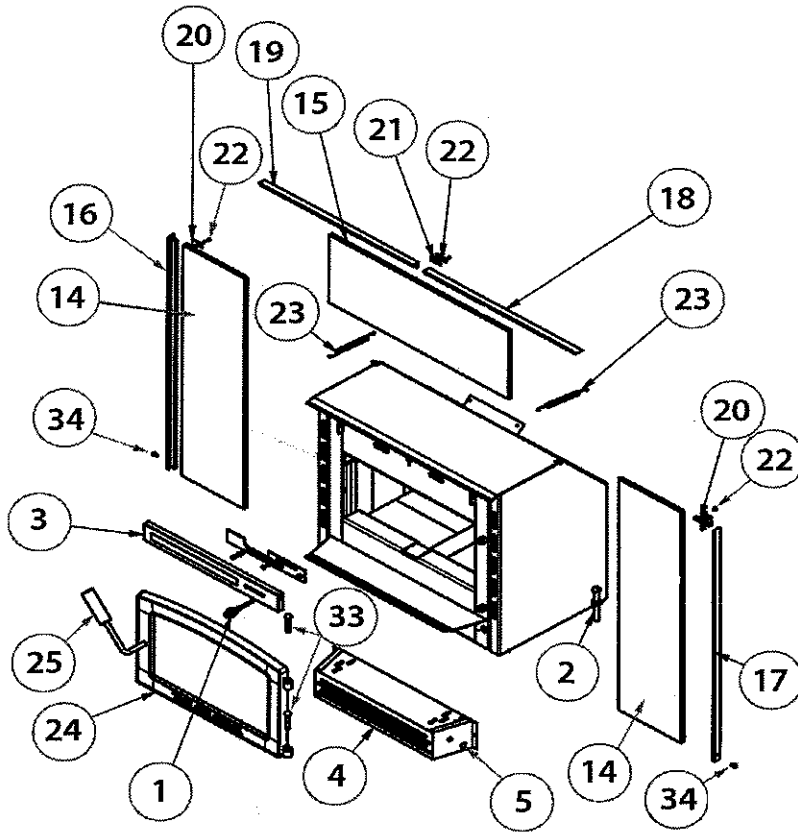

## TR004 Parts List

Part #	Ref #	Description	Qty	Part #	Ref #	Description	Qty
04-01	1	Draft Control Lever	1	04-14	14	Face Plate, Side	2
04-02	2	Screw, Rear Leveling Adj	2	04-15	15	Face Plate, Top	2
04-03	3	Intake Vent Cover	1	04-16	16	Trim, Left Side	1
F-5	4	Blower	1	04-17	17	Trim, Right Side	1
SC-01	5	Variable Speed Control	1	04-18	18	Right Trim, Top	1
04-06	6	Air Tube, Front	1	04-19	19	Left Trim, Top	1
04-07	7	Air Tube, Middle	1	04-20	20	Corner Bracket	2
04-08	8	Air Tube, Rear	1	04-21	21	Center Bracket	1
04-09	9	Retainer Clip, Air Tubes	3	04-22	22	Screw, Trim Brackets	6
04-10	10	Screw, Retainer Clip	3	04-23	23	Spring	2
04-11	11	Fiberboard Baffle, Front	1	04-HP	34	Hardware Pack	1
04-12	12	Fiberboard Baffle, Rear	1				
04-13	13	Fiber Blanket	1				

Part #	Ref #	Description	Qty
04-24	24	Door Assembly (less handle)	1
04-25	25	Handle Assembly	1
04-26	26	Door Frame	1
04-27	27	Door Glass	1
WG01	28	Gasket, Glass	1
04-29	29	Retainer, Glass	5
04-30	30	Screws, Glass Retainer	8
04-31	31	Retainer, Glass Handle Side	1
GK34	32	Gasket, Door	1
04-33	33	Hinge Pin	2