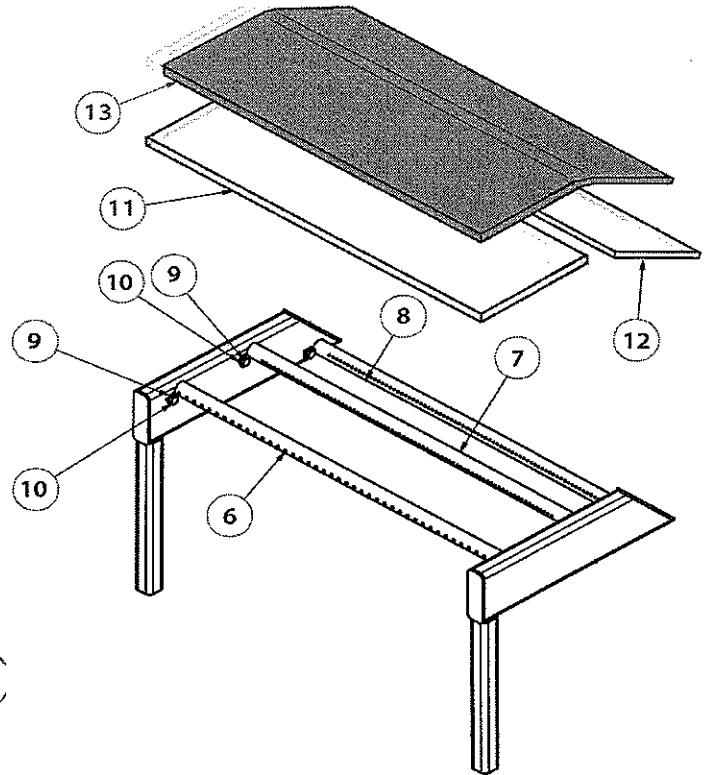

## TR004 Parts List

Part #	Ref #	Description	Qty	Part #	Ref #	Description	Qty
04-01	1	Draft Control Lever	1	04-14	14	Face Plate, Side	2
04-02	2	Screw, Rear Leveling Adj	2	04-15	15	Face Plate, Top	2
04-03	3	Intake Vent Cover	1	04-16	16	Trim, Left Side	1
F-5	4	Blower	1	04-17	17	Trim, Right Side	1
SC-01	5	Variable Speed Control	1	04-18	18	Right Trim, Top	1
04-06	6	Air Tube, Front	1	04-19	19	Left Trim, Top	1
04-07	7	Air Tube, Middle	1	04-20	20	Corner Bracket	2
04-08	8	Air Tube, Rear	1	04-21	21	Center Bracket	1
04-09	9	Retainer Clip, Air Tubes	3	04-22	22	Screw, Trim Brackets	6
04-10	10	Screw, Retainer Clip	3	04-23	23	Spring	2
04-11	11	Fiberboard Baffle, Front	1	04-HP	34	Hardware Pack	1
04-12	12	Fiberboard Baffle, Rear	1				
04-13	13	Fiber Blanket	1				