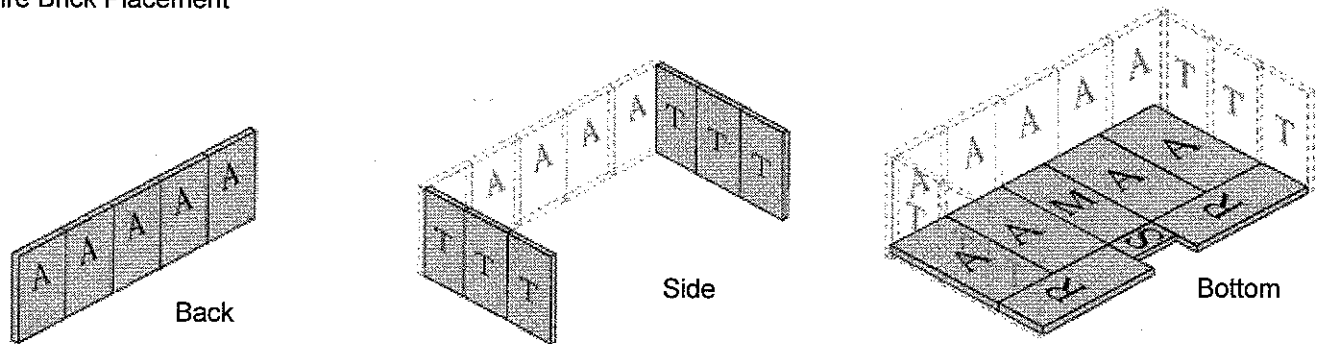

Fire Brick Placement

Part #	Ref #	Description	Qty
04-24	24	Door Assembly (less handle)	1
04-25	25	Handle Assembly	1
04-26	26	Door Frame	1
04-27	27	Door Glass	1
WG01	28	Gasket, Glass	1
04-29	29	Retainer, Glass	5
04-30	30	Screws, Glass Retainer	8
04-31	31	Retainer, Glass Handle Side	1
GK34	32	Gasket, Door	1
04-33	33	Hinge Pin	2

Part #	Ref #	Description	Qty
A		Fire Brick, A-size	5
M		Fire Brick, M-size	1
R		Fire Brick, R-size	2
S		Fire Brick, S-size	1
T		Fire Brick, T-size	6