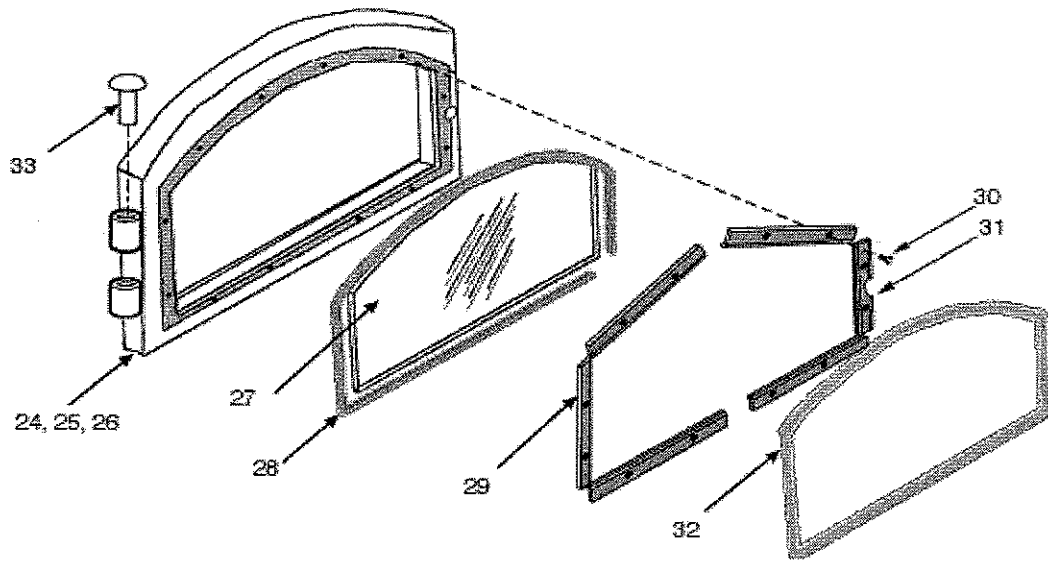

When ordering missing or replacement parts,
always provide the following stove information:

Model Number
Part Number
Part Description

TR004
Door Parts List & Firebrick