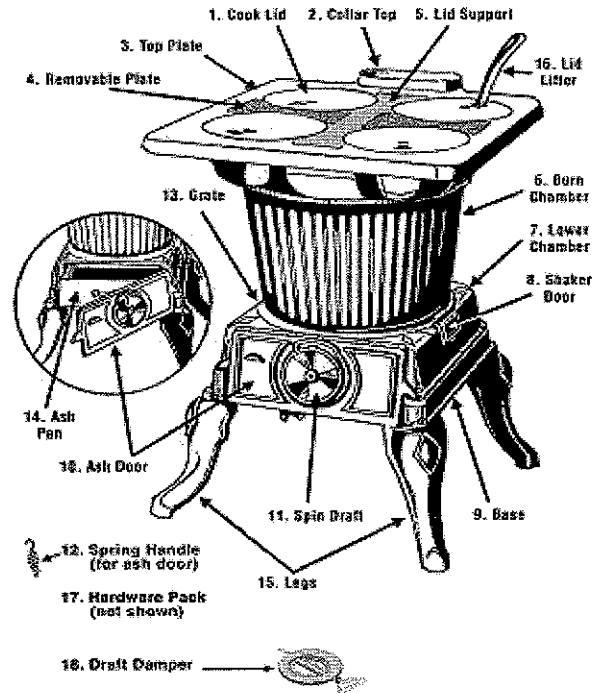

## SR57E Parts List

Model Number  
Part Number  
Part Description

Part #	Ref #	Description	Qty	Part #	Ref #	Description	Qty
57-01	1	Cook Lid	4	57-10	10	Ash Door	1
57-02	2	Collar Top	1	57-11	11	Spin Draft	1
57-03	3	Top Plate	1	57-12	12	Spring Handle	1
57-04	4	Removable Plate	2	57-13	13	Grate	1
57-05	5	Lid Support	1	57-14	14	Ash Pan	1
57-06	6	Burn Chamber	1	57-15	15	Legs	4
57-07	7	Lower Chamber	1	L-1	16	Lid Lifter	1
57-08	8	Shaker Door	1	57-HP	17	Hardware Pack	1
57-09	9	Base	1	57-18	18	Draft Damper	1