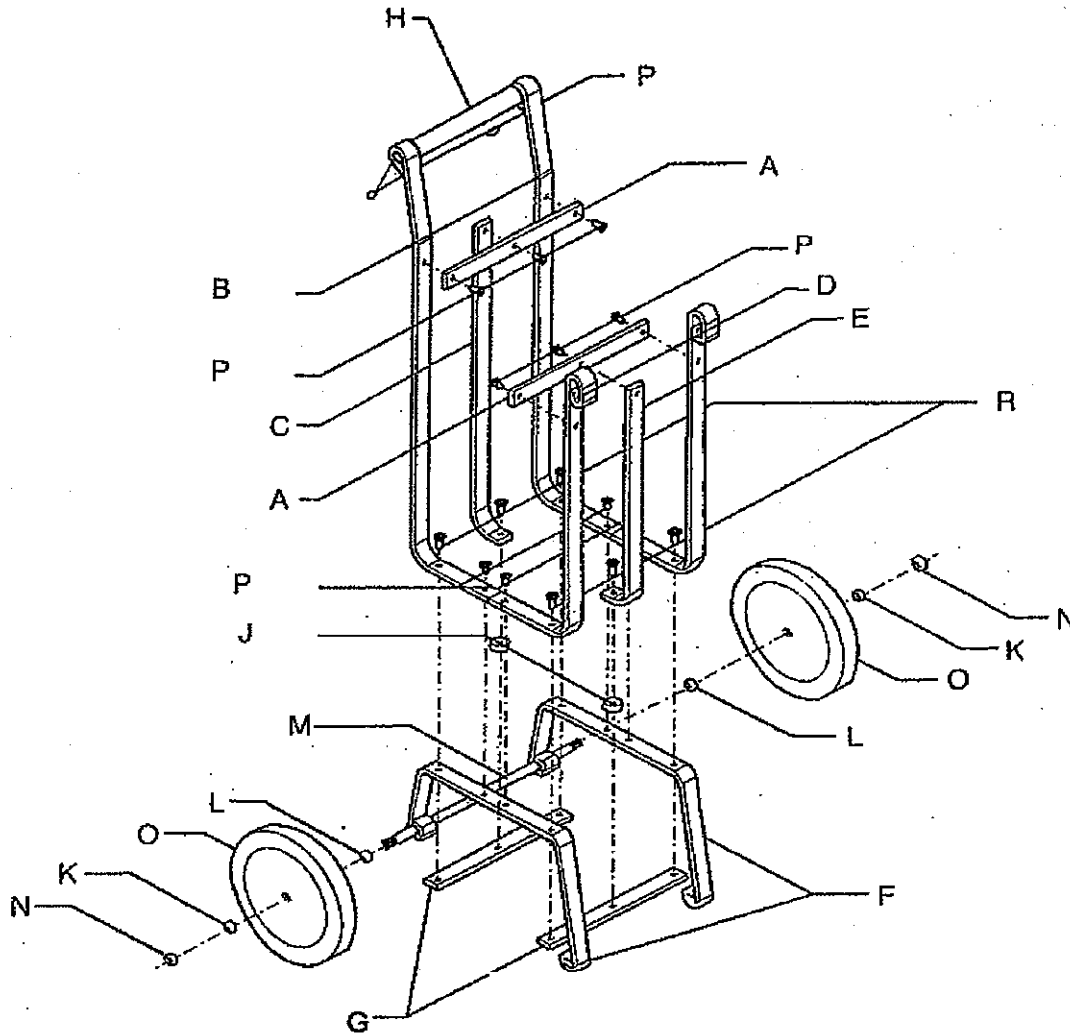

When ordering missing or replacement parts, always provide the following stove information:

LC-37 Parts List

Model Number
Part Number
Part Description

Ref #	Description	Qty	Ref #	Description	Qty
A	Upper Separation Bar	2	K	Bushing, 27/32"od x 7/16"id x 1/16"	2
B	Back Vertical Support Bar	2	L	Bushing, 1 3/32"od x 1/2"id x 3/32"	2
C	Center Back Vertical Support Bar	1	M	Axle	1
D	Front Vertical Support Bar	2	N	Hex Nut, 12mm x 1.75	2
E	Center Front Vertical Support Bar	1	O	Rubber Wheel, 10" x 1.25" w/ 1/2" Bearing	2
F	Base Support Legs Bar	2	P	Screw, 1/4-20 x 5/8" SKTRHMS	12
G	Separation Bar	2	R	Screw, 1/4-20 x 1" SKTRHMS	6
H	Hood Handle	1			
J	Round Shim	4			