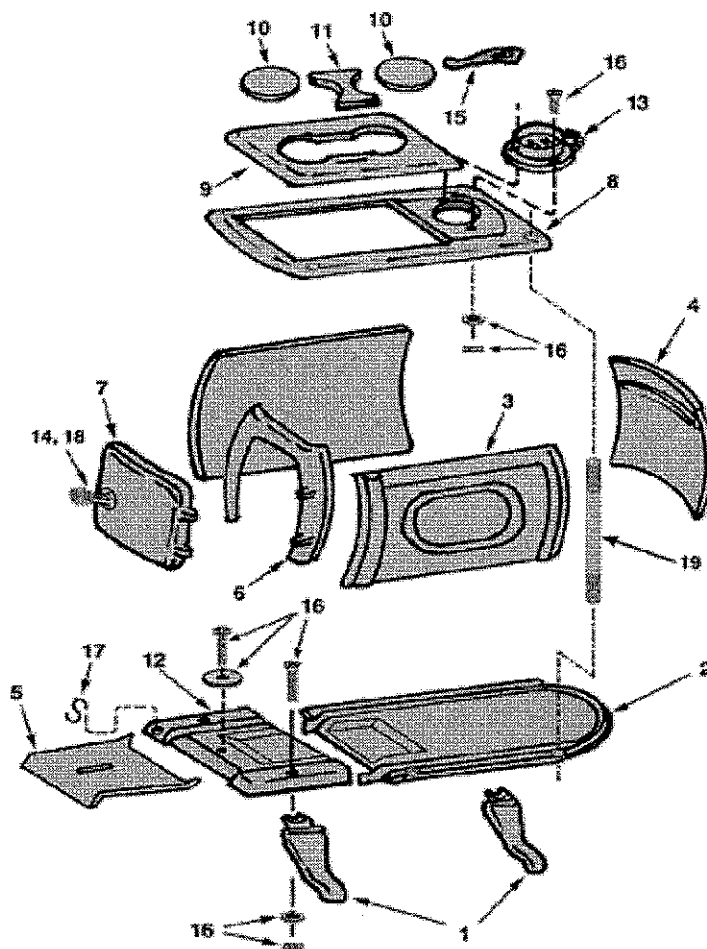

When ordering missing or replacement parts, always provide the following stove information:

BX26E Parts List

Model Number
Part Number
Part Description

Part #	Ref #	Description	Qty	Part #	Ref #	Description	Qty
26-01	1	Leg	4	L-1	15	Lid Lifter	1
26-02	2	Bottom	1	26-HP	16	Hardware Pack	1
26-03	3	Side	2	26-17	17	S-Hook (for lid lifter)	1
26-04	4	Back	1	26-18	18	Door Latch	1
26-05	5	Slide Draft Damper	1	26-19	19	Retainer Bolts	4
26-06	6	Front	1	FG34	none	Gasket Kit, Flat	1
26-07	7	Feed Door	1				
26-08	8	Top	1				
26-09	9	Swing Top	1				
26-10	10	Lid	2				
26-11	11	Lid Support	1				
26-12	12	Hearth	1				
26-13	13	Damper Collar Assembly	1				
26-14	14	Door Handle Assembly	1				