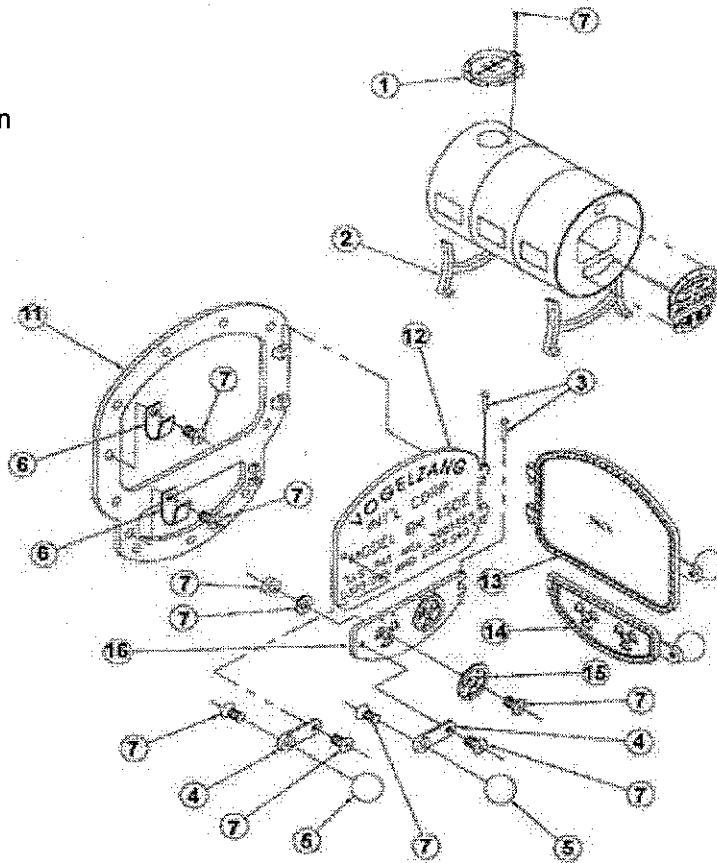

When ordering missing or replacement parts, always provide the following stove information:

## BK150E Parts List

Model Number  
Part Number  
Part Description

Part #	Ref #	Description	Qty
DC100	1	Damper/Collar	1
150-02	2	Leg Assembly	2
150-03	3	Door Pin	2
150-04	4	Door Latch	1
150-05	5	Cool Touch Ball Knob	1
150-06	6	Door Bracket	1
150-HP	7	Hardware Bag	1
150-11	11	Door Frame	1
150-12	12	Door	1
GK14	13	Door Gasket W/Glue	1
GK14	14	Spin Dial Door Gasket	1
150-15	15	Spin Dial	2
150-16	16	Spin Dial Frame	1
150-17	17	Shoulder Bolt	2