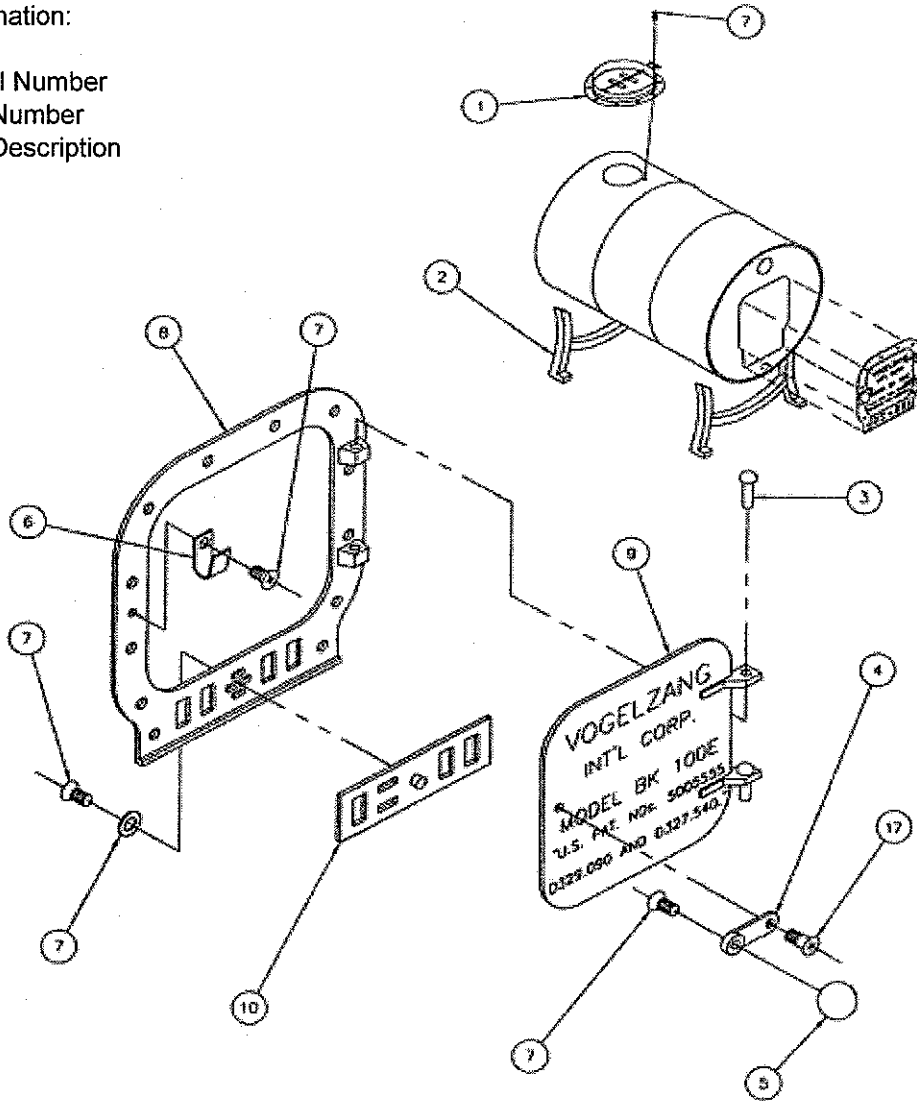

When ordering missing or replacement parts, always provide the following stove information:

BK100E Parts List

Model Number
Part Number
Part Description

Part #	Ref #	Description	Qty
DC100	1	Damper/Collar	1
100-02	2	Leg Assembly	2
100-03	3	Door Pin	2
100-04	4	Door Latch	1
100-05	5	Cool Touch Ball Knob	1
100-06	6	Door Bracket	1
100-HP	7	Hardware Bag	1
100-08	8	Door Frame	1
100-09	9	Door	1
100-10	10	Slide Damper	1
100-17	17	Shoulder Bolt	1