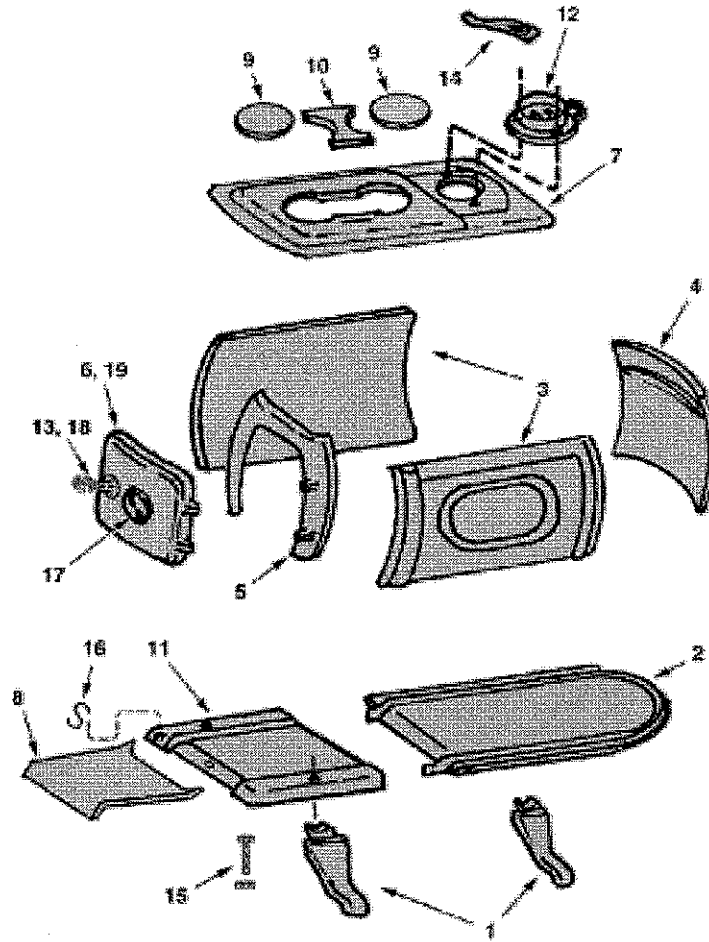

When ordering missing or replacement parts, always provide the following stove information:

**BX42E  
Parts List**

Model Number  
Part Number  
Part Description

Part #	Ref #	Description	Qty	Part #	Ref #	Description	Qty
42-01	1	Leg	4	42-11	11	Hearth	1
42-02	2	Bottom	1	42-12	12	Damper Collar Assembly	1
42-03	3	Side	2	42-13	13	Handle Assembly	1
42-04	4	Back	1	L-1	14	Lid Lifter	1
42-05	5	Front	1	42-HP	15	Hardware Pack	1
42-06	6	Door	1	42-16	16	S-Hook (for lid lifter)	1
42-07	7	Top	1	42-17	17	Spin Draft	1
42-08	8	Damper, Slide Draft	1	42-18	18	Door Latch	1
42-09	9	Lid	2	GK14	19	Door Gasket (1/4" Fiberglass)	1
42-10	10	Lid Support	1	FG34	none	Gasket Kit, Flat	1