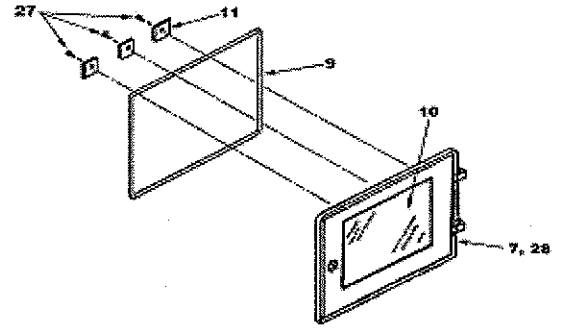

## VG650ELGB Parts List

Model Number  
Part Number  
Part Description

Part #	Ref #	Description	Qty	Part #	Ref #	Description	Qty
650-01	1	Stove Body	1	650-20	20	Fire Brick	1
650-02	2	Heat Shield	1	FB-1	none	Fire Brick - 6 pack	
F-6	3	Blower Assembly	1	650-21	21	Blower Housing (only)	1
650-04	4	Flue Collar	1	650-22	22	Blower Motor	1
650-05	5	Flue Damper	1	650-23	23	Power Cord	1
650-06	6	Cover, Ash Cleanout	1	650-24	24	Cord Strain Relief	1
650-07	7	Stove Door Frame	1	650-25	25	Speed Control	1
650-08A	8	Door Handle Assembly	1	650-26	26	Blower Gasket, Ceramic Fiber	1
650-09	9	Glass Gasket, 3/8" Fiberglass	1	650-27	27	Screw, Glass Retainer	11
650-10	10	Glass, Hi-Temp ceramic	11	650-28	28	Door Assembly	1
650-11	11	Glass Retainer Brackets	2	650-29	29	Baffle (new in 2008)	1
650-12	12	Door Pins	1	650-07	7	Door Frame	1
650-13	13	Ash Drawer	1			3/8" Dia. Fiberglass Glass Gasket	1
650-14	14	Pedestal Top	2	WG01	9		1
650-15	15	Pedestal Side	1	650-10	10	High-Temp Ceramic Glass	1
650-16	16	Pedestal Drawer Slide	1	650-11	11	Glass Retainer Brackets	11
650-17	17	Pedestal Front	1	650-27	27	Retainer Screws	11
650-18	18	Pedestal Base	1			Complete Door Assembly (less handle)	1
650-HP	19	Hardware Pack	1	650-28	28		1
				GK12	none	Door Gasket Kit	1