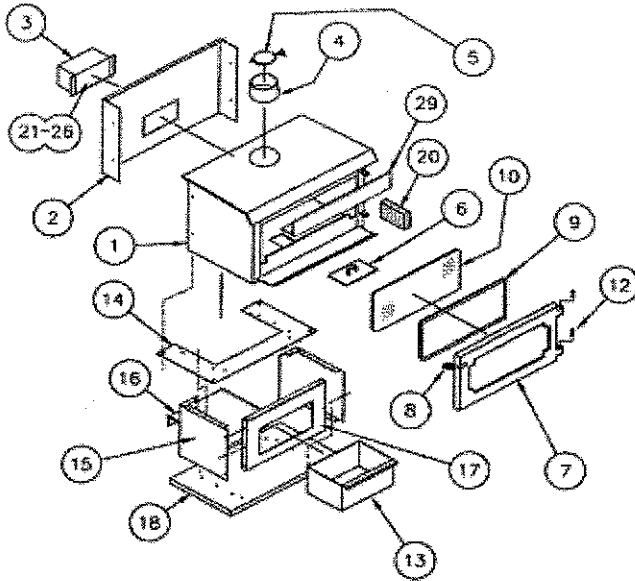

When ordering missing or replacement parts, always provide the following stove information:

## VG650ELGB Parts List

Model Number  
Part Number  
Part Description

Part #	Ref #	Description	Qty	Part #	Ref #	Description	Qty
650-01	1	Stove Body	1	650-20	20	Fire Brick	1
650-02	2	Heat Shield	1	FB-1	none	Fire Brick - 6 pack	
F-6	3	Blower Assembly	1	650-21	21	Blower Housing (only)	1
650-04	4	Flue Collar	1	650-22	22	Blower Motor	1
650-05	5	Flue Damper	1	650-23	23	Power Cord	1
650-06	6	Cover, Ash Cleanout	1	650-24	24	Cord Strain Relief	1
650-07	7	Stove Door Frame	1	650-25	25	Speed Control	1
650-08A	8	Door Handle Assembly	1	650-26	26	Blower Gasket, Ceramic Fiber	1
650-09	9	Glass Gasket, 3/8" Fiberglass	1	650-27	27	Screw, Glass Retainer	11
650-10	10	Glass, Hi-Temp ceramic	11	650-28	28	Door Assembly	1
650-11	11	Glass Retainer Brackets	2	650-29	29	Baffle (new in 2008)	1
650-12	12	Door Pins	1	650-07	7	Door Frame	1
650-13	13	Ash Drawer	1			3/8" Dia. Fiberglass Glass Gasket	1
650-14	14	Pedestal Top	2	WG01	9		1
650-15	15	Pedestal Side	1	650-10	10	High-Temp Ceramic Glass	1
650-16	16	Pedestal Drawer Slide	1	650-11	11	Glass Retainer Brackets	11
650-17	17	Pedestal Front	1	650-27	27	Retainer Screws	11
650-18	18	Pedestal Base	1			Complete Door Assembly (less handle)	1
650-HP	19	Hardware Pack	1	650-28	28		1
				GK12	none	Door Gasket Kit	1