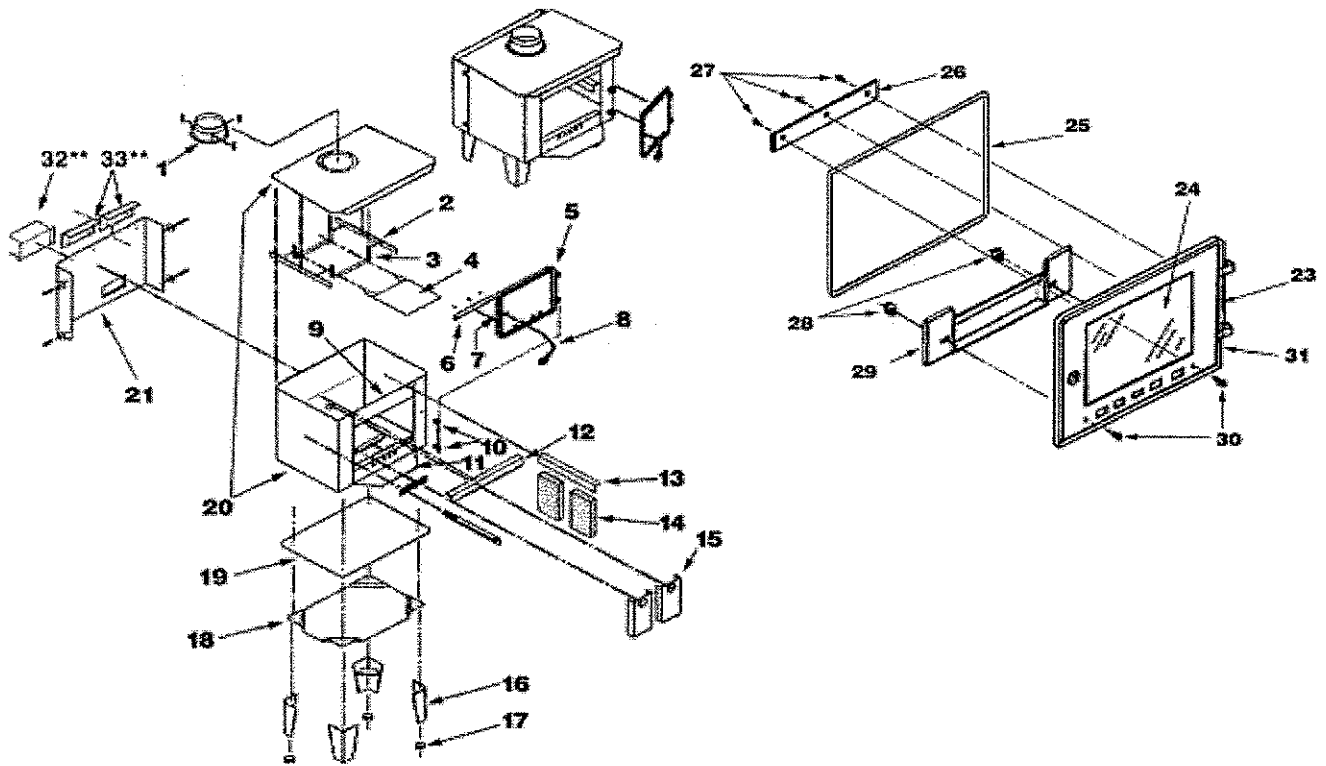

When ordering missing or replacement parts, always provide the following stove information:

VG450ELG Parts List

Model Number
Part Number
Part Description

Part #	Ref #	Description	Qty	Part #	Ref #	Description	Qty
450-01	1	Damper/Flue collar	1	450-18	18	Bottom Deflector	1
450-02	2	Top Support Rails	2	450-19	19	Firebox Bottom	1
450-03	3	Baffle Hangers	2	450-20	20	Firebox	1
450-04	4	Baffle Hangers	1	450-21	21	Rear Deflector	1
450-05	5	Door, Cast Iron	1	450-HP	22	Hardware Pack	1
450-06	6	Draft Deflector	1	F-4	32	Blower	1
450-07	7	Door Latch	1	450-33	33	Air Deflector	2
450-08	8	Door Handle	1	450-23	23	Door Frame	1
450-09	9	Door Header	1	450-24	24	High-Temp Glass	1
450-10	10	Door Pins	2	WG02	25	Glass Gasket, 5/8" Fiberglass	1
450-11	11	Hearth Plate	1	450-26	26	Glass Retainer	1
450-12	12	Rear Retainer	2	450-27	27	Retainer Screws	3
450-13	13	Side Retainer	1	450-28	28	Nuts	2
450-14	14	Fire Bricks	14	450-29	29	Air Wash Deflector	1
450-15	15	Vented Bricks	2	450-30	30	Bolts	2
450-16	16	Legs	4	450-31	31	Complete Door Assembly (less handle)	1
450-17	17	14 mm Nut	4	GK34	none	Door Gasket Kit	1