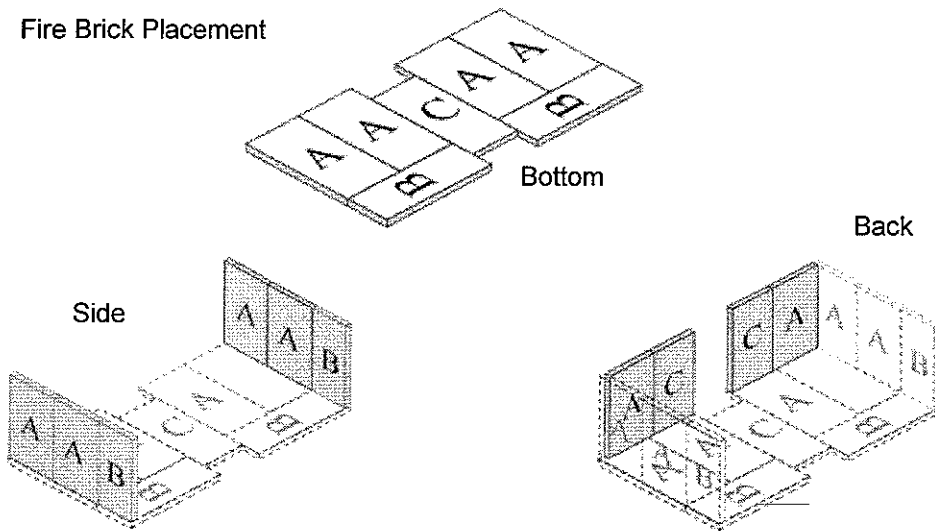

When ordering missing or replacement parts,
always provide the following stove information:

**TR003
Parts List**

Model Number
Part Number
Part Description

Part #	Ref #	Description	Qty	Part #	Ref #	Description	Qty
F-26	1	Blower Assembly	1	03-12	12	Retainer Pins, Air Tube	3
03-02	2	Pedestal Back	1	03-13	13	Ceramic Fiber Pad	1
03-03	3	Pedestal Side	2	03-14	14	Fire Brick, A-size	16
03-04	4	Pedestal Front	1	03-15	15	Fire Brick, B-size	3
03-05	5	Pedestal Base	1	03-16	16	Fire Brick, C-size	2
03-06	6	Nickel Trim, Hearth	1	03-17	17	"Z" Bar, Baffle Support	1
03-07	7	Nickel Trim, Top Plate	1	03-18	18	Complete Door Assembly (less handle)	1
03-08	8	Handle, Slide Draft Spring	1	03-19	19	Handle Assembly	1
03-09	9	Air Tube, Front	1	03-20	20	Door Frame	1
03-10	10	Air Tube, Middle	1	03-HP	none	Hardware Pack (not shown)	1
03-11	11	Air Tube, Rear	1				

When ordering missing or replacement parts,
always provide the following stove information:

TR003
Door Parts List & Firebrick

Model Number
Part Number
Part Description

Fire Brick Placement

Part #	Ref #	Description	Qty
03-18A	18	Door Assembly (less handle)	1
03-19A	19	Handle Assembly	1
03-20	20	Door Frame	1
03-21	21	Door Glass	1
WG01	22	Gasket, Glass	1
03-23	23	Retainer, Glass	1
03-24	24	Screws, Glass Retainer	8
GK34	25	Gasket, Door	1
03-26	26	Hinge Pin	2