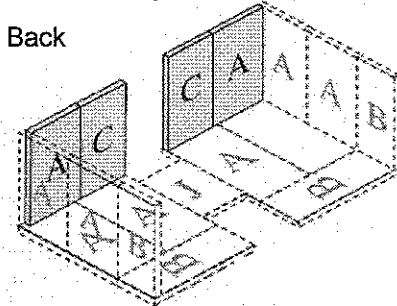

When ordering missing or replacement parts, always provide the following stove information:

TR002 Parts List

Model Number
Part Number
Part Description

Part #	Ref #	Description	Qty	Part #	Ref #	Description	Qty
02-03	3	Handle, Slide Draft Spring	1	02-16	16	Handle Assembly	1
02-04	4	Nickel Trim, Top Plate	1	02-24	24	Nuts (Pedestal/Stove)	4
02-05	5	Nickel Trim, Hearth	1	02-25	25	Ceramic Blower Gasket	1
02-06	6	Air Tube, Rear	1	02-28	28	Fire Brick, J-size	1
02-07	7	Air Tube, Middle	1	02-29	29	Ash Cleanout Cover	1
02-08	8	Air Tube, Front	1	02-30	30	Pedestal Base	1
02-09	9	Retainer Pins, Air Tube	3	02-31	31	Pedestal Side	2
02-10	10	"Z" Bar, Baffle Support	1	02-32	32	Pedestal Front	1
02-11	11	Fire Brick, A-size	16	02-33	33	Pedestal Top	1
02-12	12	Fire Brick, B-size	3	02-34	34	Pedestal Drawer Support	1
02-13	13	Fire Brick, C-size	2	02-35	34	Ash Drawer	1
02-14	14	Ceramic Fiber Pad	1	02-HP	none	Hardware Pack	1
02-15	15	Door Assembly	1				

When ordering missing or replacement parts, always provide the following stove information:

TR002 Door Parts List & Firebrick

Model Number
Part Number
Part Description

Bottom

Fire Brick Placement

Side

Back

Part #	Ref #	Description	Qty	Part #	Ref #	Description	Qty
02-15A	15	Complete Door Assembly (less handle)	1	02-11	11	Fire Brick, A-size	16
02-16A	16	Handle Assembly	1	02-12	12	Fire Brick, B-size	3
02-17	17	Door Frame	1	02-13	13	Fire Brick, C-size	2
02-18	18	Door Glass	1	02-28	28	Fire Brick, J-size	1
WG01	19	Glass Gasket, 3/8" Fiberglass	1	02-36		C-Cast (new in 2008)	1
02-20	20	Retainer, Glass	1				
02-21	21	Screws, Glass Retainer	8				
GK34	22	Door Gasket, 3/8" Fiberglass	1				
02-23	23	Hinge Pin	2				