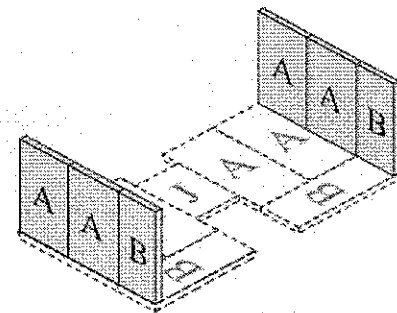

When ordering missing or replacement parts, always provide the following stove information:

TR002 Parts List

Model Number
Part Number
Part Description

Part #	Ref #	Description	Qty	Part #	Ref #	Description	Qty
02-03	3	Handle, Slide Draft Spring	1	02-16	16	Handle Assembly	1
02-04	4	Nickel Trim, Top Plate	1	02-24	24	Nuts (Pedestal/Stove)	4
02-05	5	Nickel Trim, Hearth	1	02-25	25	Ceramic Blower Gasket	1
02-06	6	Air Tube, Rear	1	02-28	28	Fire Brick, J-size	1
02-07	7	Air Tube, Middle	1	02-29	29	Ash Cleanout Cover	1
02-08	8	Air Tube, Front	1	02-30	30	Pedestal Base	1
02-09	9	Retainer Pins, Air Tube	3	02-31	31	Pedestal Side	2
02-10	10	"Z" Bar, Baffle Support	1	02-32	32	Pedestal Front	1
02-11	11	Fire Brick, A-size	16	02-33	33	Pedestal Top	1
02-12	12	Fire Brick, B-size	3	02-34	34	Pedestal Drawer Support	1
02-13	13	Fire Brick, C-size	2	02-35	34	Ash Drawer	1
02-14	14	Ceramic Fiber Pad	1	02-HP	none	Hardware Pack	1
02-15	15	Door Assembly	1				

When ordering missing or replacement parts, always provide the following stove information:

TR002 Door Parts List & Firebrick

Model Number
Part Number
Part Description

Bottom

Fire Brick Placement

Side

Back

Part #	Ref #	Description	Qty	Part #	Ref #	Description	Qty
02-15A	15	Complete Door Assembly (less handle)	1	02-11	11	Fire Brick, A-size	16
02-16A	16	Handle Assembly	1	02-12	12	Fire Brick, B-size	3
02-17	17	Door Frame	1	02-13	13	Fire Brick, C-size	2
02-18	18	Door Glass	1	02-28	28	Fire Brick, J-size	1
WG01	19	Glass Gasket, 3/8" Fiberglass	1	02-36		C-Cast (new in 2008)	1
02-20	20	Retainer, Glass	1				
02-21	21	Screws, Glass Retainer	8				
GK34	22	Door Gasket, 3/8" Fiberglass	1				
02-23	23	Hinge Pin	2				