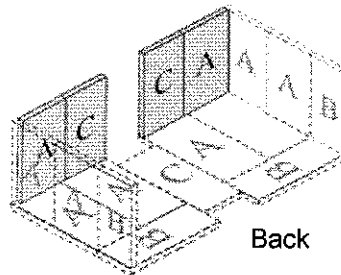

When ordering missing or replacement parts,
always provide the following stove information:

**TR001
Parts List**

Model Number
Part Number
Part Description

Part #	Ref #	Description	Qty	Part #	Ref #	Description	Qty
01-01	1	Legs	4	01-09	9	Retainer Pins, Air Tube	3
01-02	2	Heat Sheild	1	01-10	10	"Z" Bar, Baffle Support	1
01-03	3	Handle, Slide Draft Spring	1	01-11	11	Fire Brick, A-size	16
01-04	4	Nickle Trim, Top Plate	1	01-12	12	Fire Brick, B-size	3
01-05	5	Nickle Trim, Hearth	1	01-13	13	Fire Brick, C-size	2
01-06	6	Air Tube, Rear	1	01-14	14	Ceramic Fiber Pad	1
01-07	7	Air Tube, Middle	1	01-24	24	Nuts (for legs, 4pk)	4
01-08	8	Air Tube, Front	1				

When ordering missing or replacement parts,
always provide the following stove information:

TR001
Door Parts List & Firebrick

Model Number
Part Number
Part Description

Fire Brick Placement

Bottom

Side

Back

Part #	Ref #	Description	Qty
01-15A	15	Door Assembly (less handle)	1
01-16A	16	Handle Assembly	1
01-17	17	Door Frame	1
01-18	18	Door Glass	1
WG01	19	Gasket, Glass	1
01-20	20	Retainer, Glass	1
01-21	21	Screws, Glass Retainer	8
GK34	22	Door Gasket Kit	1
01-23	23	Hinge Pin	2
01-14		C-Cast (new in 2008)	1