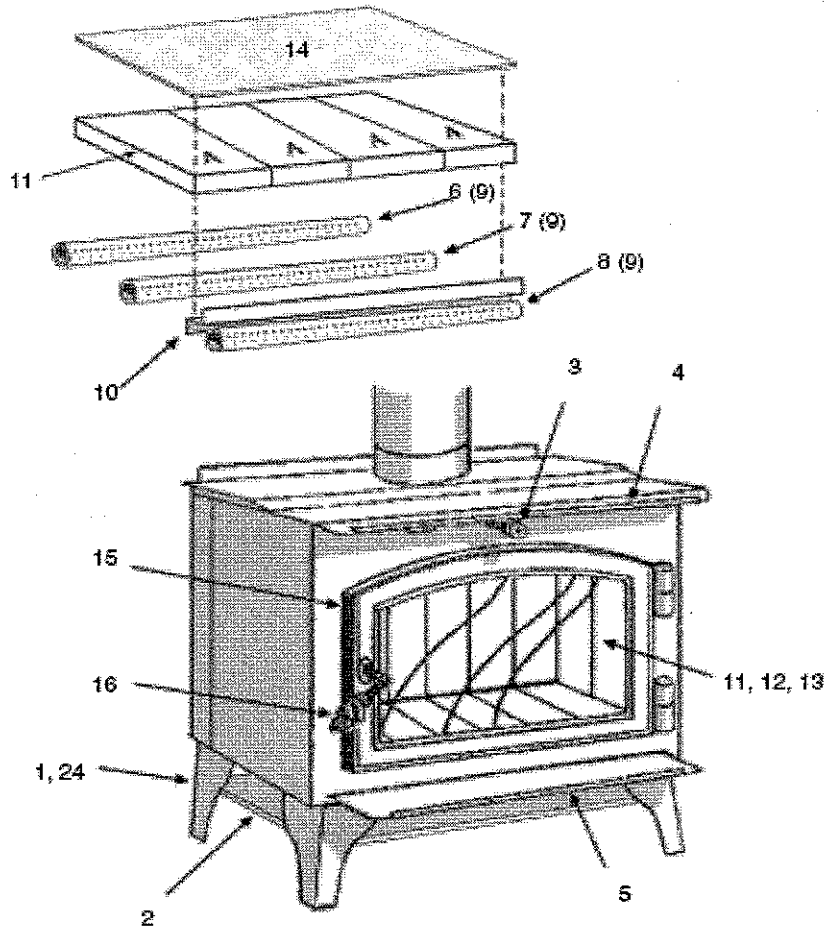

When ordering missing or replacement parts,
always provide the following stove information:

**TR001
Parts List**

Model Number
Part Number
Part Description

Part #	Ref #	Description	Qty	Part #	Ref #	Description	Qty
01-01	1	Legs	4	01-09	9	Retainer Pins, Air Tube	3
01-02	2	Heat Sheild	1	01-10	10	"Z" Bar, Baffle Support	1
01-03	3	Handle, Slide Draft Spring	1	01-11	11	Fire Brick, A-size	16
01-04	4	Nickle Trim, Top Plate	1	01-12	12	Fire Brick, B-size	3
01-05	5	Nickle Trim, Hearth	1	01-13	13	Fire Brick, C-size	2
01-06	6	Air Tube, Rear	1	01-14	14	Ceramic Fiber Pad	1
01-07	7	Air Tube, Middle	1	01-24	24	Nuts (for legs, 4pk)	4
01-08	8	Air Tube, Front	1				

When ordering missing or replacement parts,
always provide the following stove information:

TR001
Door Parts List & Firebrick

Model Number
Part Number
Part Description

Fire Brick Placement

Bottom

Side

Back

Part #	Ref #	Description	Qty
01-15A	15	Door Assembly (less handle)	1
01-16A	16	Handle Assembly	1
01-17	17	Door Frame	1
01-18	18	Door Glass	1
WG01	19	Gasket, Glass	1
01-20	20	Retainer, Glass	1
01-21	21	Screws, Glass Retainer	8
GK34	22	Door Gasket Kit	1
01-23	23	Hinge Pin	2
01-14		C-Cast (new in 2008)	1

Part #	Ref #	Description	Qty
01-11	11	Fire Brick, A-size	16
01-12	12	Fire Brick, B-size	3
01-13	13	Fire Brick, C-size	2