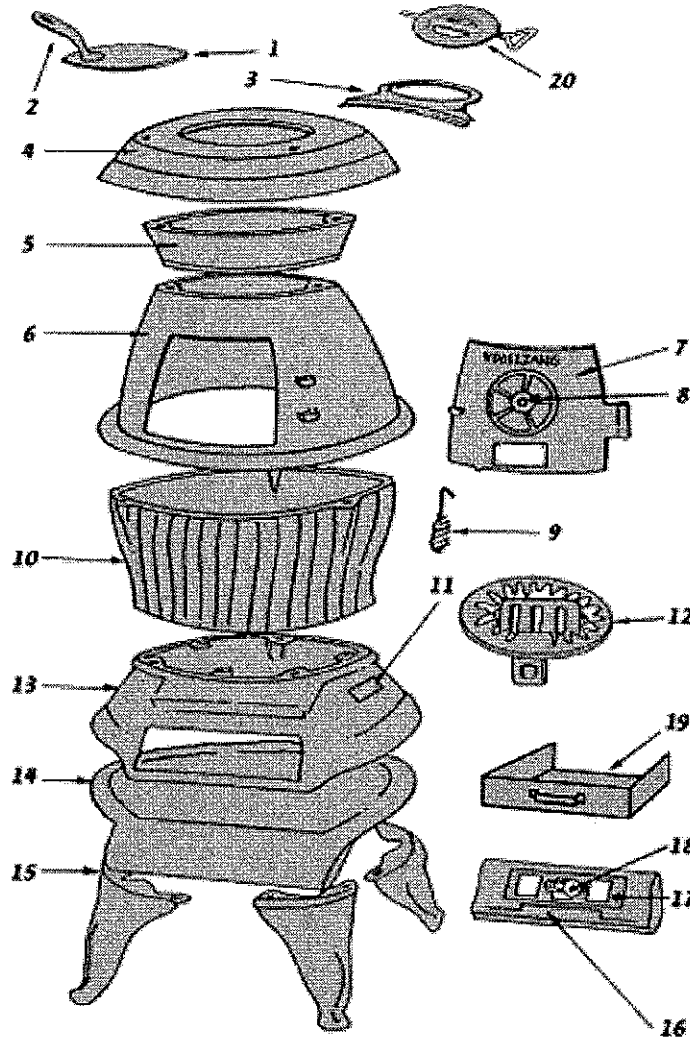

When ordering missing or replacement parts, always provide the following stove information:

## PB65XL Parts List

Model Number  
Part Number  
Part Description

Part #	Ref #	Description	Qty	Part #	Ref #	Description	Qty
65-01	1	Cook Lid	1	65-12	12	Shaker Grate	1
L-1	2	Lid Lifter	1	65-13	13	Lower Chamber	1
65-03	3	Collar Top	1	65-14	14	Base	1
65-04	4	Top Plate	1	65-15	15	Leg	4
65-05	5	Upper Chamber	1	65-16	16	Ash Door	1
65-06	6	Feed Chamber	1	65-17	17	Slide Draft	1
65-07A	7	Feed Door	1	65-18	18	Slide Draft Knob	1
65-08	8	Spin Draft	1	65-19	19	Ash Door	1
65-09	9	Spring Handle	1	65-20	20	Draft Damper	1
65-10	10	Burn chamber	1	65-HP	21	Hardware Pack	1
65-11	11	Shaker Door	1				