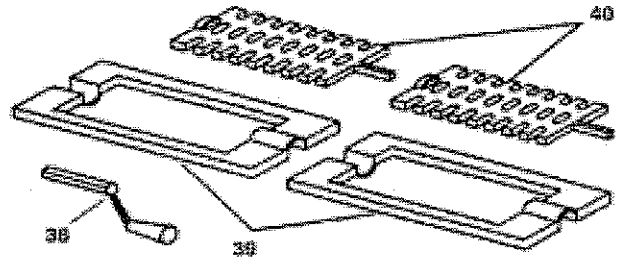

When ordering missing or replacement parts,
always provide the following stove information:

Norseman 2500 Door Parts List & Grates

Model Number
Part Number
Part Description

Part #	Ref #	Description	Qty
25-30A	30	Feed Door Assembly	1
	30a	Feed Door	1
GK34	30b	Feed Door Gasket	1
25-31A	32-35	Thermostat Panel Assembly	1
25-32	32	Knob, Thermostat Control	1
25-33	33	Cover Weldment, Thermostat Panel	1
25-34	34	Panel Assembly, Thermostat	1

Part #	Ref #	Description	Qty
25-35	35	Chain Link	1
25-36	36	Bracket, Handle	2
25-37	37	Handle, Round Wooden	1
25-38	38	Handle, Shaker	1
25-39	39	Frame, Shaker Grates	2
25-40	40	Shaker Grate	2