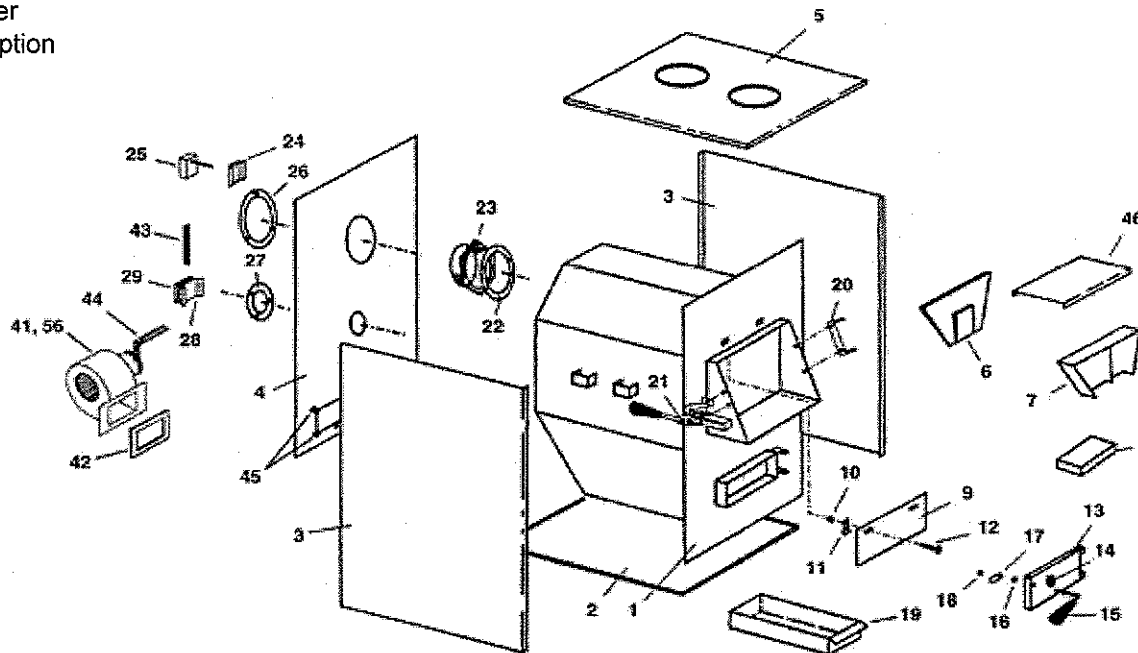

When ordering missing or replacement parts,
always provide the following stove information:

Norseman 2500 Parts List

Model Number
Part Number
Part Description

Part #	Ref #	Description	Qty
25-01	1	Firebox Weldment	1
25-02	2	Cabinet Bottom	1
25-03	3	Cabinet Side (LH & RH)	2
25-04	4	Cabinet Back	1
25-05	5	Cabinet top	1
25-06	6	Liner, Back	1
25-07	7	Liner, Front	1
25-08	8	Firebrick	12
25-09	9	Smoke Curtain	1
25-10	10	Kep Nut, 1/4-20	2
25-11	11	Clip, Smoke Curtain	2
25-12a	12a	Bolt, 1/4-20x1-1/4"	2
25-12b	12b	Lockwasher, 1/4" i.d.	2
25-13	13	Ash Door Assembly	1
25-13a	13a	Door, Ash	1
GK34	13b	Gasket, Ash Door	1
25-14	14	Draft Knob	1
	15	Handle, Ash Door	1
25-15A	17	Latch, Door	1
	18	Jamb Nut, 3/8-16	2

Part #	Ref #	Description	Qty
25-19	19	Ash Pan Weldment	1
25-20	20	Bracket, Feed door Hinge	1
25-21	21	Feed Door Handle Assy.	1
25-22	22	Gasket, Flue Collar	1
25-23	23	Collar, Flue	1
25-24	24	Bracket, Blower Thermostat	1
25-25	25	Limit control	1
25-26	26	Flue Collar Ring	1
25-27	27	Forced Draft Ring	1
25-28	28	Bracket, Relay Box	1
25-29	29	Junction Box	1
25-41	41	Blower Assembly	2
25-42	42	Gasket, Blower	2
25-43	43	Conduit Assembly, Fan Control	1
25-44	44	Conduit Assembly, Blower	2
25-45	45	Clip Nut, 1/4-20	10
25-46	46	Baffle, Flue	2
25-56	56	Motor Capacitor	1

When ordering missing or replacement parts,
always provide the following stove information:

Norseman 2500 Door Parts List & Grates

Model Number
Part Number
Part Description

Part #	Ref #	Description	Qty
25-30A	30	Feed Door Assembly	1
	30a	Feed Door	1
GK34	30b	Feed Door Gasket	1
25-31A	32-35	Thermostat Panel Assembly	1
25-32	32	Knob, Thermostat Control	1
25-33	33	Cover Weldment, Thermostat Panel	1
25-34	34	Panel Assembly, Thermostat	1

Part #	Ref #	Description	Qty
25-35	35	Chain Link	1
25-36	36	Bracket, Handle	2
25-37	37	Handle, Round Wooden	1
25-38	38	Handle, Shaker	1
25-39	39	Frame, Shaker Grates	2
25-40	40	Shaker Grate	2