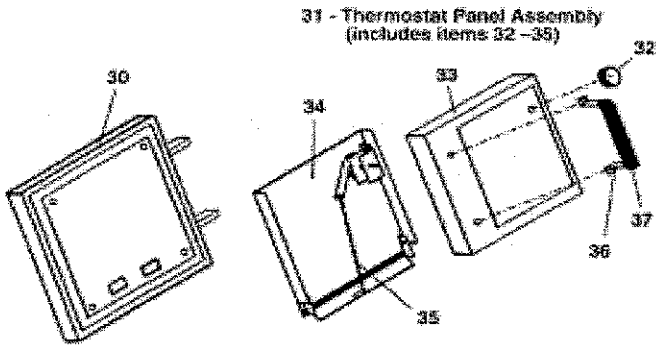

When ordering missing or replacement parts,
always provide the following stove information:

Norseman 2500 Door Parts List & Grates

Model Number
Part Number
Part Description

Part #	Ref #	Description	Qty
25-30A	30	Feed Door Assembly	1
	30a	Feed Door	1
GK34	30b	Feed Door Gasket	1
25-31A	32-35	Thermostat Panel Assembly	1
25-32	32	Knob, Thermostat Control	1
25-33	33	Cover Weldment, Thermostat Panel	1
25-34	34	Panel Assembly, Thermostat	1

Part #	Ref #	Description	Qty
25-35	35	Chain Link	1
25-36	36	Bracket, Handle	2
25-37	37	Handle, Round Wooden	1
25-38	38	Handle, Shaker	1
25-39	39	Frame, Shaker Grates	2
25-40	40	Shaker Grate	2