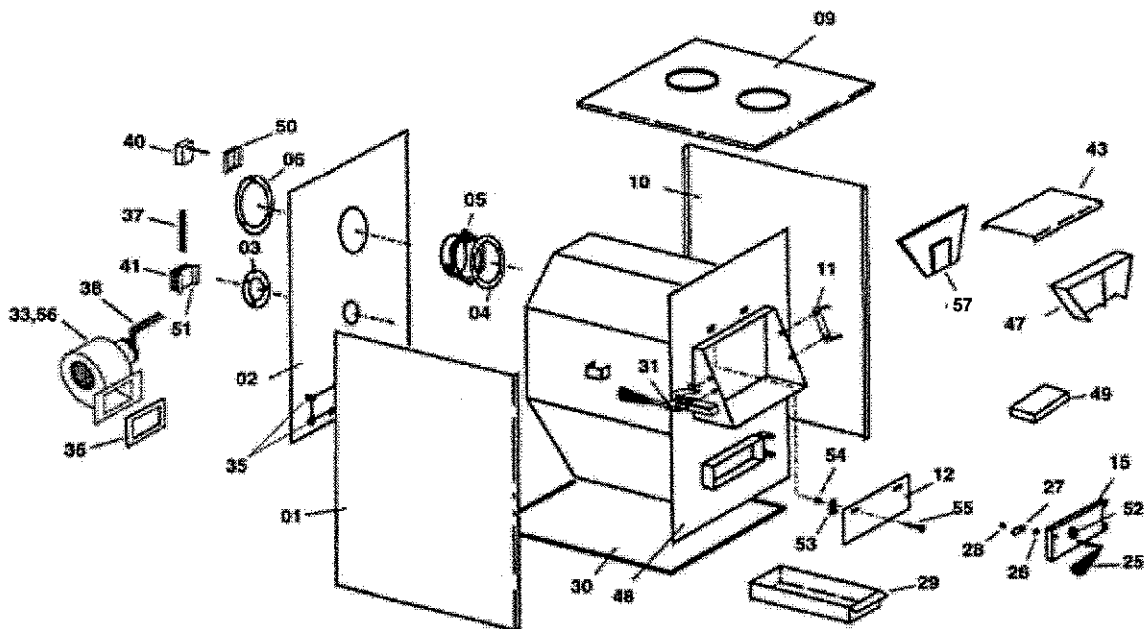

When ordering missing or replacement parts, always provide the following stove information:

Norseman 1500 Parts List

Model Number
Part Number
Part Description

Part #	Ref #	Description	Qty
15-01	1	Cabinet, LH	1
15-02	2	Cabinet, Back	1
15-03	3	Draft Ring	1
15-04	4	Gasket, Flue collar	1
15-05	5	Flue collar	1
15-06	6	Ring, Flue Collar	1
15-07	7	Bolt, 1/4-20x1"	6
15-08	8	Kep Nut, 1/4-20	6
15-09	9	Cabinet, Top Panel	1
15-10	10	Cabinet, RH	1
15-11	11	Bracket, Feed Door Hinge	1
15-12	12	Smoke curtain	1
15-13	13	Bolt, 5/16-18x1	2
15-14	14	Locknut, 5/16-18	2
15-15	15	Ash Door Assembly	1
15-24	24	Screw, 10-24x1/2	2
15-25	25	Handle, Ash Door	1
15-26	26	Washer, 3/32" Thick	1
15-27	27	Latch, Door	1
15-28	28	Nut, 3/8-16	1
15-29	29	Ash Pan	1
15-30	30	Cabinet, Bottom	1
15-31	31	Feed Door Lock	1

Part #	Ref #	Description	Qty
15-32	32	Bolt, 1/4-20x3/4"	2
15-33	33	Blower Motor	1
15-34	34	Bolt, 1/4-20	5
15-35	35	Clip Nut, 1/4-20	5
15-36	36	Gasket, Blower	1
15-37	37	Fan Control Conduit Asm.	1
15-38	38	Blower Conduit Asm.	1
15-39	39	Strain Relief	1
15-40	40	Blower Limit control	1
15-41	41	Junction Box	1
15-42	42	Cord, Power Supply	1
15-43	43	Baffle, Flue	1
15-47	47	Liner, Front and Rear	1
15-48	48	Firebox Assembly	1
15-49	49	Firebrick	10
15-50	50	Bracket, Blower Therm.	1
15-51	51	Bracket, Relay Box	1
15-52	52	Draft Knob	1
15-53	53	Clip, Smoke Door	2
15-54	54	Kep Nut, 1/4-20	2
15-55	55	Bolt, 1/4-20x1-1/4"	2
15-56	56	Motor Capacitor	1
15-57	57	Liner, Rear	1