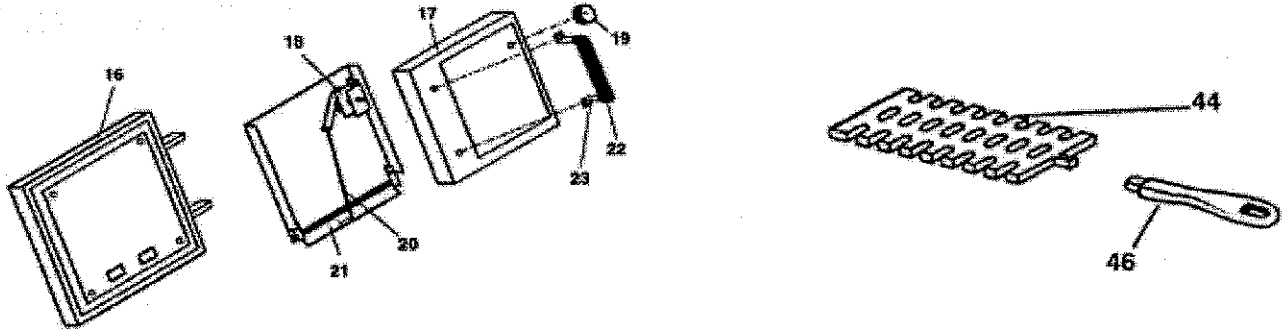

When ordering missing or replacement parts,
always provide the following stove information:

Model Number
Part Number
Part Description

Norseman 1500 Door Parts List & Grates

Part #	Ref #	Description	Qty
15-16	16	Feed Door Assembly	1
15-17	17	Thermostat Cover Asm	1
15-18A	18	Thermostat Assembly	1
	20		
	21		
15-19	19	Thermostat Control Knob	1
15-20	20	Thermostat Damper Chain	1
15-21	21	Thermostat Damper Flap	1

Part #	Ref #	Description	Qty
15-22	22	Handle, Wood	1
15-23	23	Brackete, Handle	2
15-44	44	Shaker Grate	1
15-45	45	N/A	-
15-46	46	Shaker Handle	1