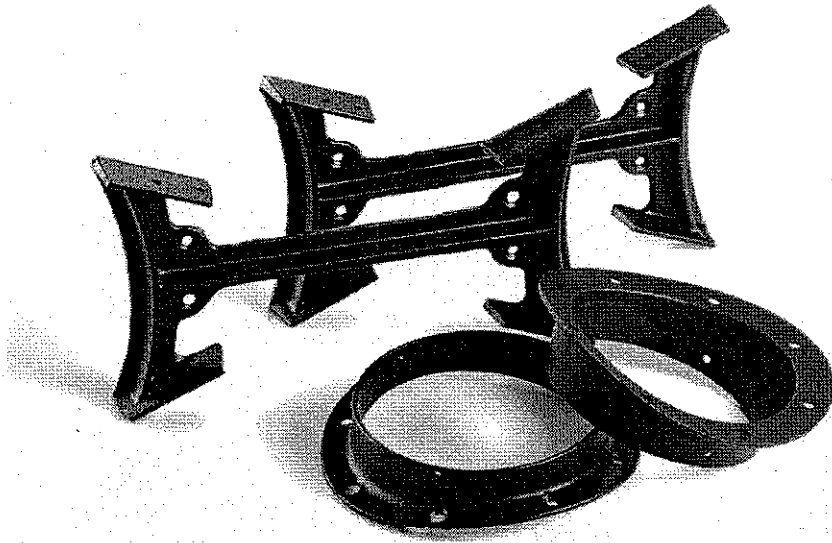

When ordering missing or replacement parts, always provide the following stove information:

BK50E Parts List

Model Number
Part Number
Part Description

Part #	Description	Qty
50MC or 50FC	Male or Female Collar	2
50LG	Leg Assembly	2
50HP	Hardware Pack	1